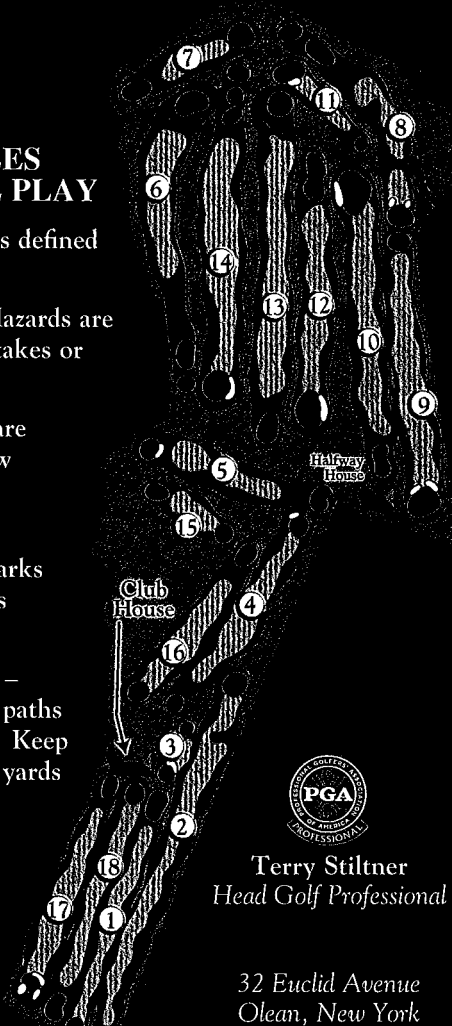

USGA RULES GOVERN ALL PLAY

- Out of Bounds is defined by white stakes.
- Lateral Water Hazards are defined by red stakes or lines.
- Water Hazards are defined by yellow stakes or lines.
- Please
 - Repair Ball Marks
 - Replace Divots
 - Rake Bunkers
- Golf Cart Rules –
Always use cart paths where provided. Keep carts at least 15 yards from greens.

Bartlett Country Club

Terry Stiltner
Head Golf Professional

32 Euclid Avenue
Olean, New York

Hole	1	2	3	4	5	6	7	8	9	Out	
Blue	70.2/121	347	560	160	408	294	420	200	382	383	3154
White	69.4/118	342	551	144	396	290	409	188	360	379	3059
Gold		340	462	140	322	286	360	132	300	315	2657
Men's Handicap	7	1	17	5	13	3	15	9	11		
Par	4	5	3	4	4	4	3	4	4	35	
Red	69.2/114	338	426	137	318	219	316	130	294	272	2450
Ladies' Handicap	7	1	15	5	13	3	17	9	11		